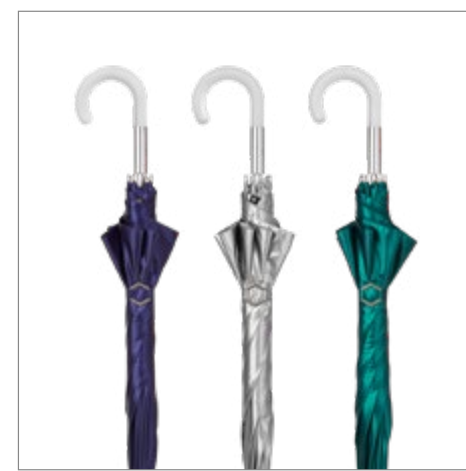

48248

REF										
48242	3	61 cm	8	●	●	●	●	●	●	12 - 36
48240	6	61 cm	8	●	●			●		12 - 36
48244	7	61 cm	8	●	●	●		●	●	12 - 36
4700	10	65 cm	8		●			●		12 - 36
48248	11	61 cm	8	●	●	●	●	●		12 - 36
48246	13	61 cm	8	●	●	●	●	●	●	12 - 36
48234	16	61 cm	8	●	●	●	●	●		12 - 36
48232	18	61 cm	8	●	●	●	●	●	●	12 - 36

REF													
58242	4	54 cm	8	3			●	●	●	●	●	32 cm	12 - 36
58243	5	54 cm	7	3	●		●		●	●	●	27 cm	12 - 36
58245	8	52 cm	6	5			●	●		●	●	18 cm	12 - 36
58244	9	54 cm	8	3	●		●			●	●	28 cm	12 - 36
58248	12	54 cm	7	3	●		●		●	●		27 cm	12 - 36
58246	14	52 cm	6	5			●	●	●	●	●	18 cm	12 - 36
58247	15	54 cm	7	3	●		●	●	●	●	●	27 cm	12 - 36
58234	17	54 cm	7	3	●		●		●	●		27 cm	12 - 36
58233	19	54 cm	7	3	●		●		●	●	●	27 cm	12 - 36