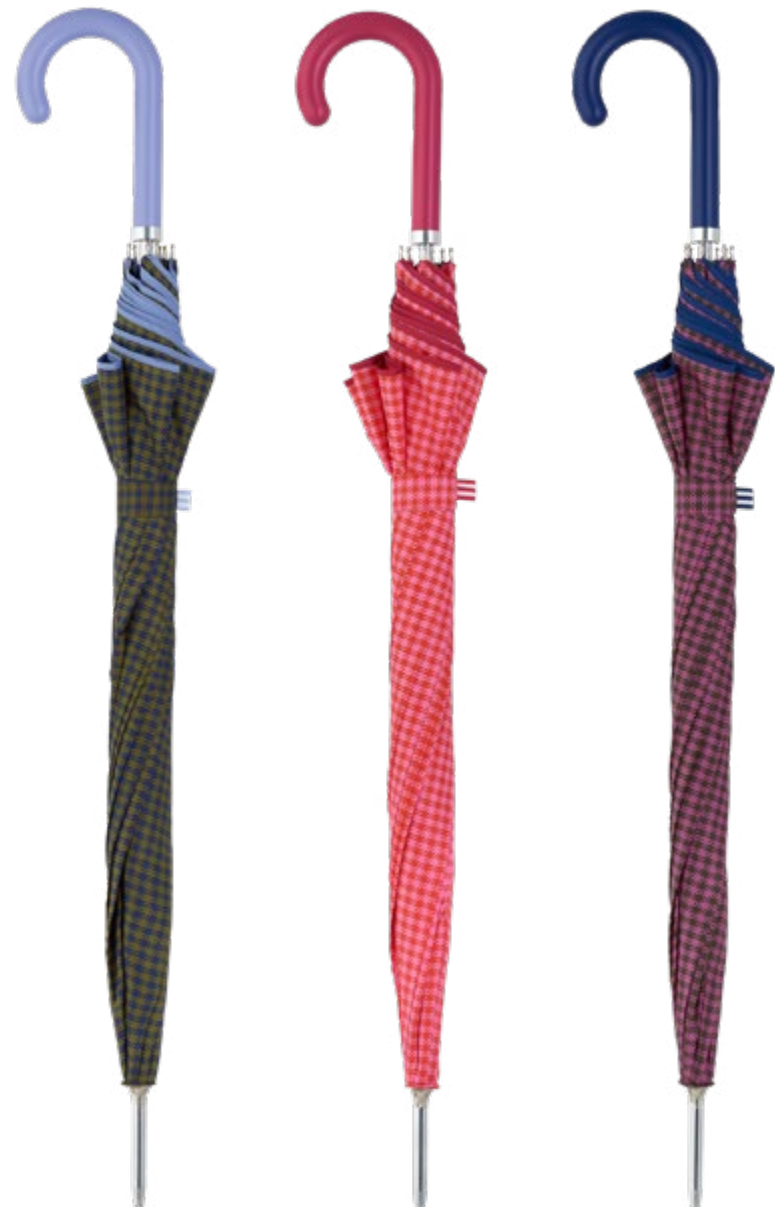

AUTO / OPEN

WINDPROOF

UV +50

RECYCLABLE HANDLE

GALES

REF: C404

PUÑO / HANDLE MATERIAL: RECYCLABLE PLASTIC

MEDIDA / SIZE: 61 cm x 8

TEJIDO / FABRIC MATERIAL: POLYESTER