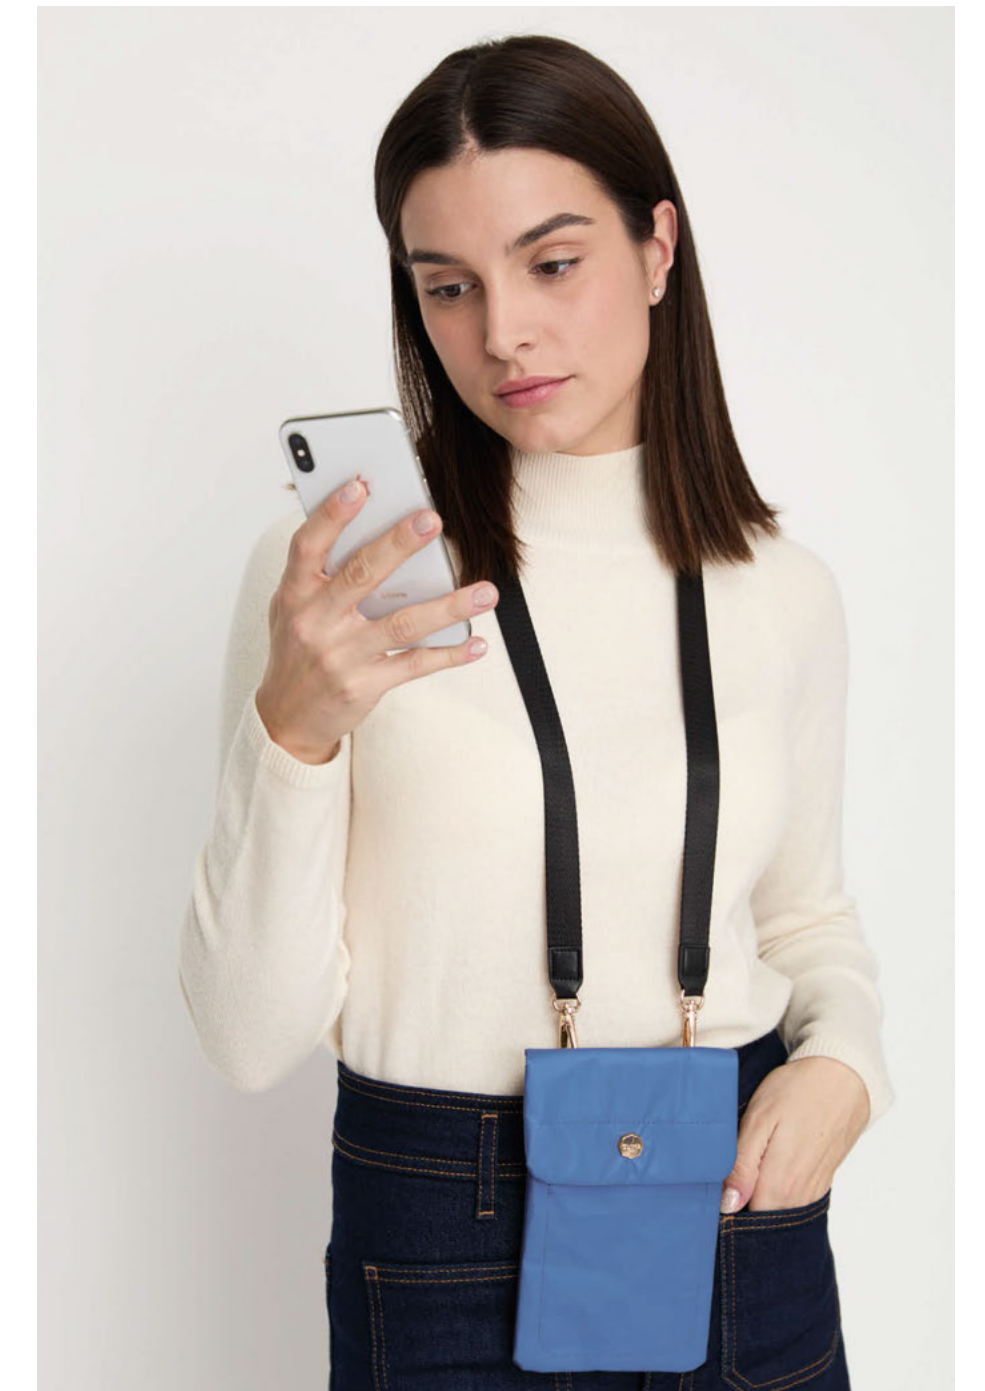

SNOW

IMPERMEABLE PLEGABLE / PACKABLE RAINCOAT

REF: 40624

TEJIDO / FABRIC MATERIAL:
DOUBLE FACE POLYESTER: DULL & PONGEE FINISH

MEDIDA / SIZE: S-M-L

COLOR / REF: ● 40624L ● 40624A ● 40624N

SPECIAL FABRIC

SNOW