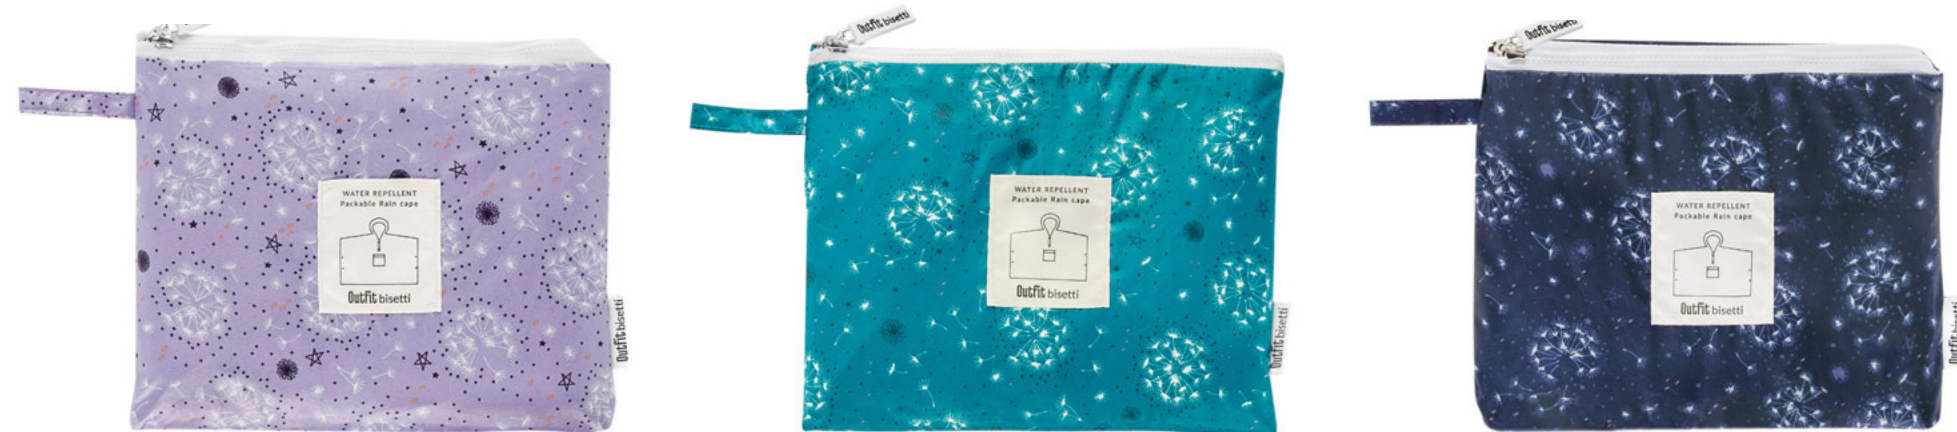

TIE DYE

IMPERMEABLE PLEGABLE / PACKABLE RAINCOAT

REF: 30624

TEJIDO / FABRIC MATERIAL: POLYESTER RECYCLED & RECYCLABLE

MEDIDA / SIZE: S-M-L

COLOR / REF: ● 30624V ● 30624A ● 30624P

RECYCLED & RECYCLABLE
POLYESTER

OUTFIT
M&P

SPECIAL FABRIC

BOTANIC

BOLSA PLEGABLE IMPERMEABLE / WATER REPELLENT PACKABLE SHOPPING BAG

REF: 40234

TEJIDO / FABRIC MATERIAL:
DOUBLE FACE POLYESTER: DULL & PONGEE FINISH

MEDIDA / SIZE: 60 x 39 x 3,5 cm