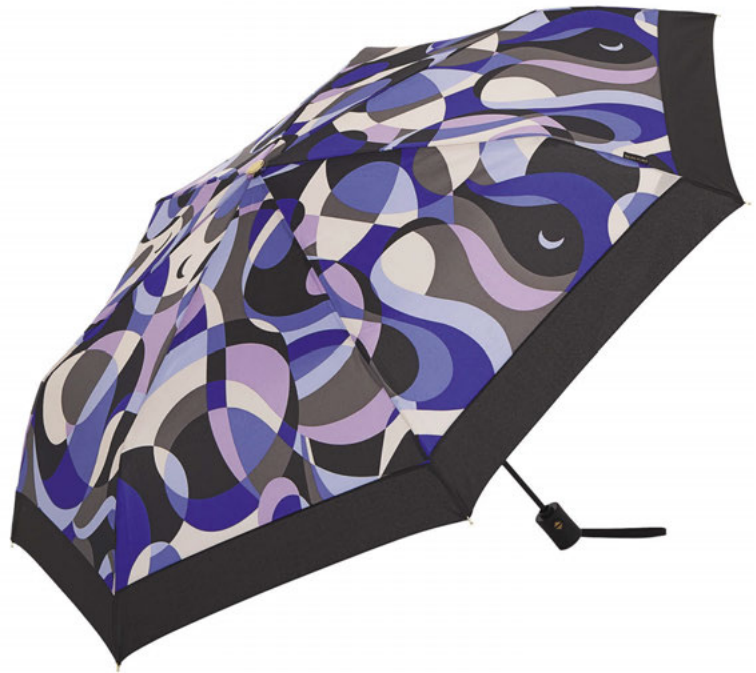

MEDIDA / SIZE: 61 cm x 8

AUTO / OPEN

WINDPROOF

PSYCHEDELIC

REF: 74232

PUÑO / HANDLE MATERIAL: RECYCLABLE PLASTIC

MEDIDA / SIZE: 61 cm x 8

AUTO / OPEN

WINDPROOF

PSYCHEDELIC

REF: 75233

PUÑO / HANDLE MATERIAL: RECYCLABLE PLASTIC

MEDIDA / SIZE:
52 cm x 7 - 3 SEC

AUTO / OPEN + CLOSE

WINDPROOF

LIGHT (ALUMINIO)

PSYCHEDELIC

REF: 75232

PUÑO / HANDLE MATERIAL: RECYCLABLE PLASTIC

MEDIDA / SIZE: 52 cm x 6 - 5 SEC

WINDPROOF

LIGHT (ALUMINIO)

AUDREY

REF: 74236