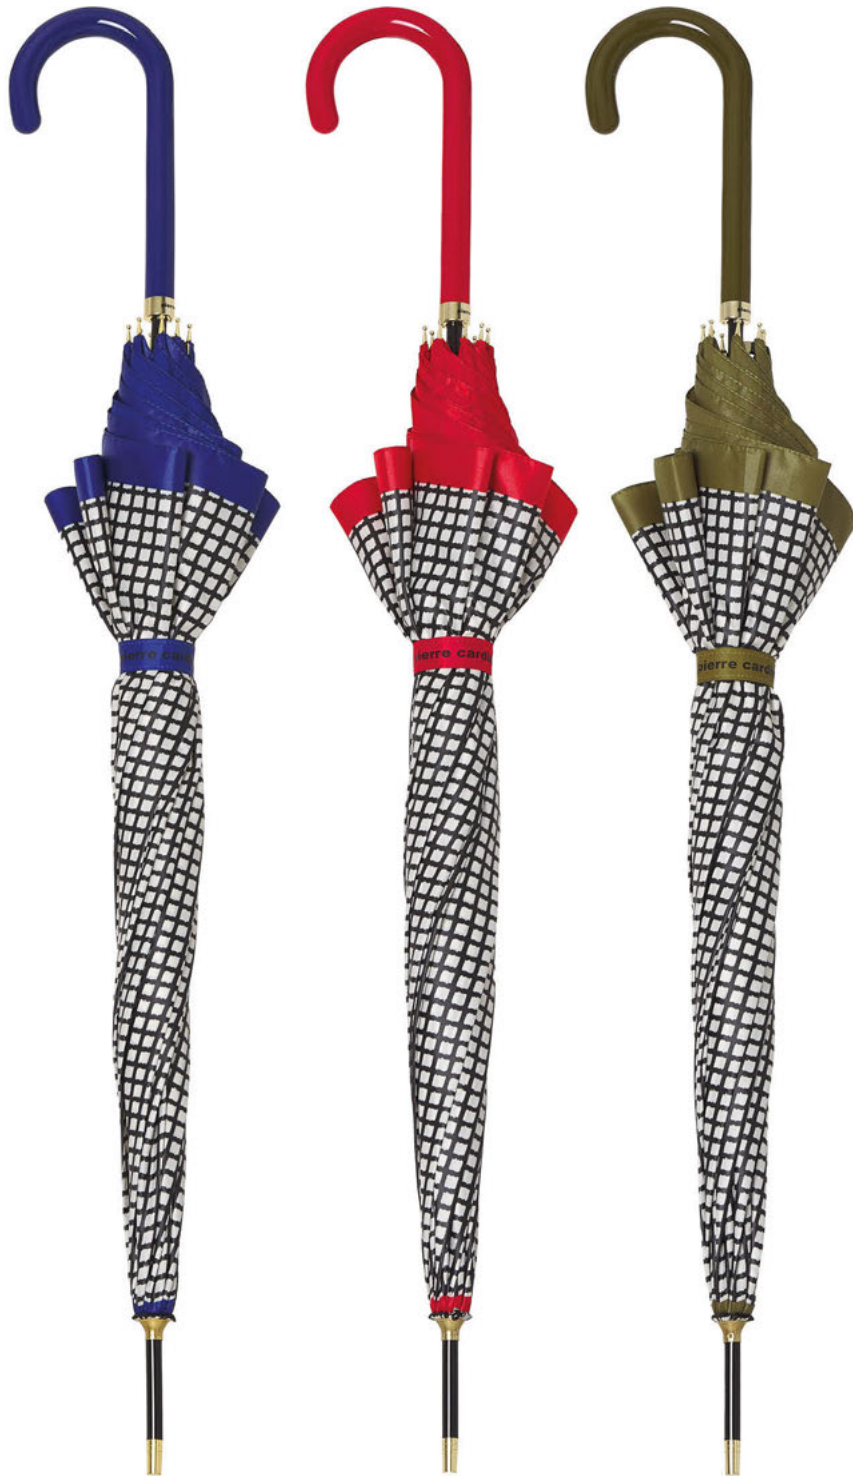

MEDIDA / SIZE: 61 cm x 8

AUTO / OPEN

WINDPROOF

PSYCHEDELIC

REF: 74232

PUÑO / HANDLE MATERIAL: RECYCLABLE PLASTIC

MEDIDA / SIZE: 61 cm x 8

AUTO / OPEN

WINDPROOF

PSYCHEDELIC

REF: 75233

PUÑO / HANDLE MATERIAL: RECYCLABLE PLASTIC

MEDIDA / SIZE:
52 cm x 7 - 3 SEC

AUTO / OPEN + CLOSE

WINDPROOF

LIGHT (ALUMINIO)

PSYCHEDELIC

REF: 75232

PUÑO / HANDLE MATERIAL: RECYCLABLE PLASTIC

MEDIDA / SIZE: 52 cm x 6 - 5 SEC

WINDPROOF

LIGHT (ALUMINIO)

AUDREY

REF: 74236

REF: 75235

PUÑO / HANDLE MATERIAL: RECYCLABLE PLASTIC

MEDIDA / SIZE:
52 cm x 7 - 3 SEC

AUTO / OPEN + CLOSE

WINDPROOF

LIGHT (ALUMINIO)

SQUARE

REF: 75234