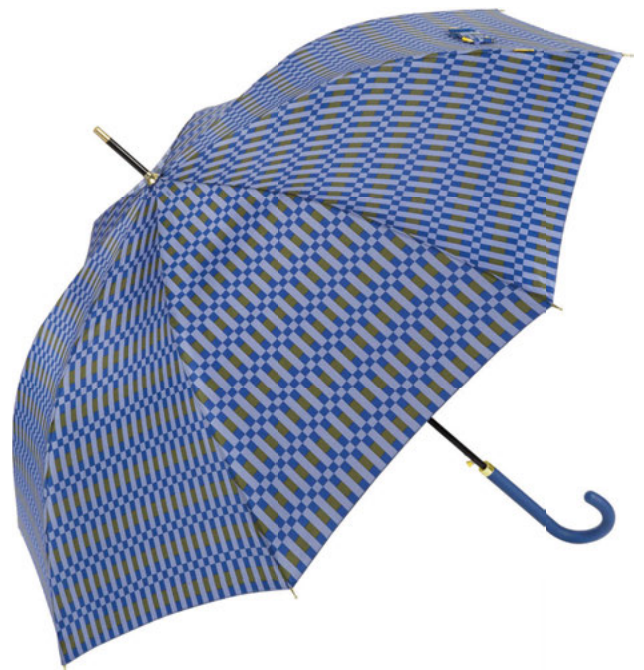

AUTO / OPEN

WINDPROOF

LOGOS

REF: 74221

PUÑO / HANDLE MATERIAL: RECYCLABLE PLASTIC

MEDIDA / SIZE: 61 cm x 8

AUTO / OPEN

WINDPROOF